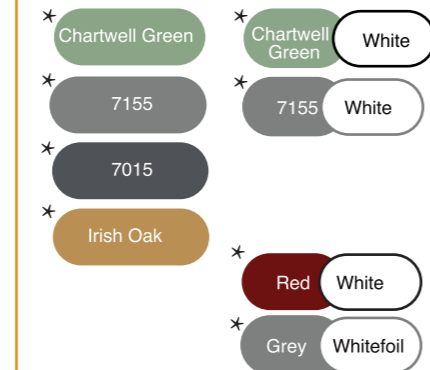

## Choose your colour choice

Midrail available: Yes

Midrail available: No

\* Set up charge applies

Midrail available: No Turnaround: 3 weeks

Midrail available: No Turnaround: 4 weeks

Midrail available: No Turnaround: 5 weeks