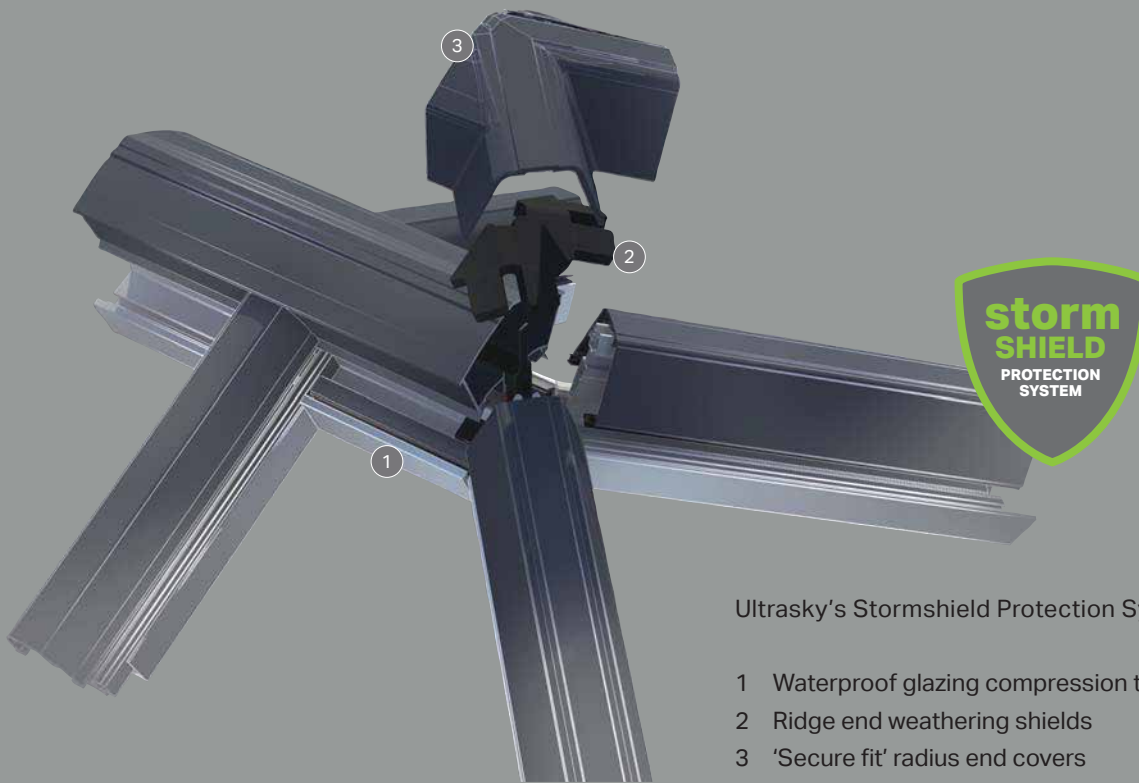

ULTRASKY,  
IT'S NOT JUST  
HOW IT LOOKS  
AND FEELS,

**IT'S HOW IT WORKS!**

Ultrasky creates the perfect living space whether you're entertaining, relaxing with your family, or having a cosy night in.

The Ultrasky Lantern can be inserted into a flat roof or a traditional orangery deck and is ideal for large builds where the roof height is restricted. Unlike many other lanterns, Ultrasky Lantern has a 25° pitch which draws more light into the room creating a stunning focal point.

Ultrasky Lantern's extra strength means less bars and uninterrupted sight lines for maximum light. It is available in a wide variety of sizes to a maximum width of 4m and a length of 5.8m.

Ultrasky's Stormshield Protection System includes:

- 1 Waterproof glazing compression trims
- 2 Ridge end weathering shields
- 3 'Secure fit' radius end covers

STRENGTH, WARMTH  
AND MAXIMUM LIGHT

**PERFORMANCE ENGINEERING**

- 1 High performance thermal break
- 2 Patented thermally insulated aluminium rafter
- 3 Super strong aluminium ridge for fewer bars and more light
- 4 Thermally isolating top cap clip
- 5 'Secure-fit' end caps are a further thermal barrier
- 6 Thermally broken eaves rail
- 7 Superior 25° pitch for elegance and light
- 8 Adjustable reinforced stopper to prevent glass slipping
- 9 Choice of aluminium or uPVC internal and external cappings