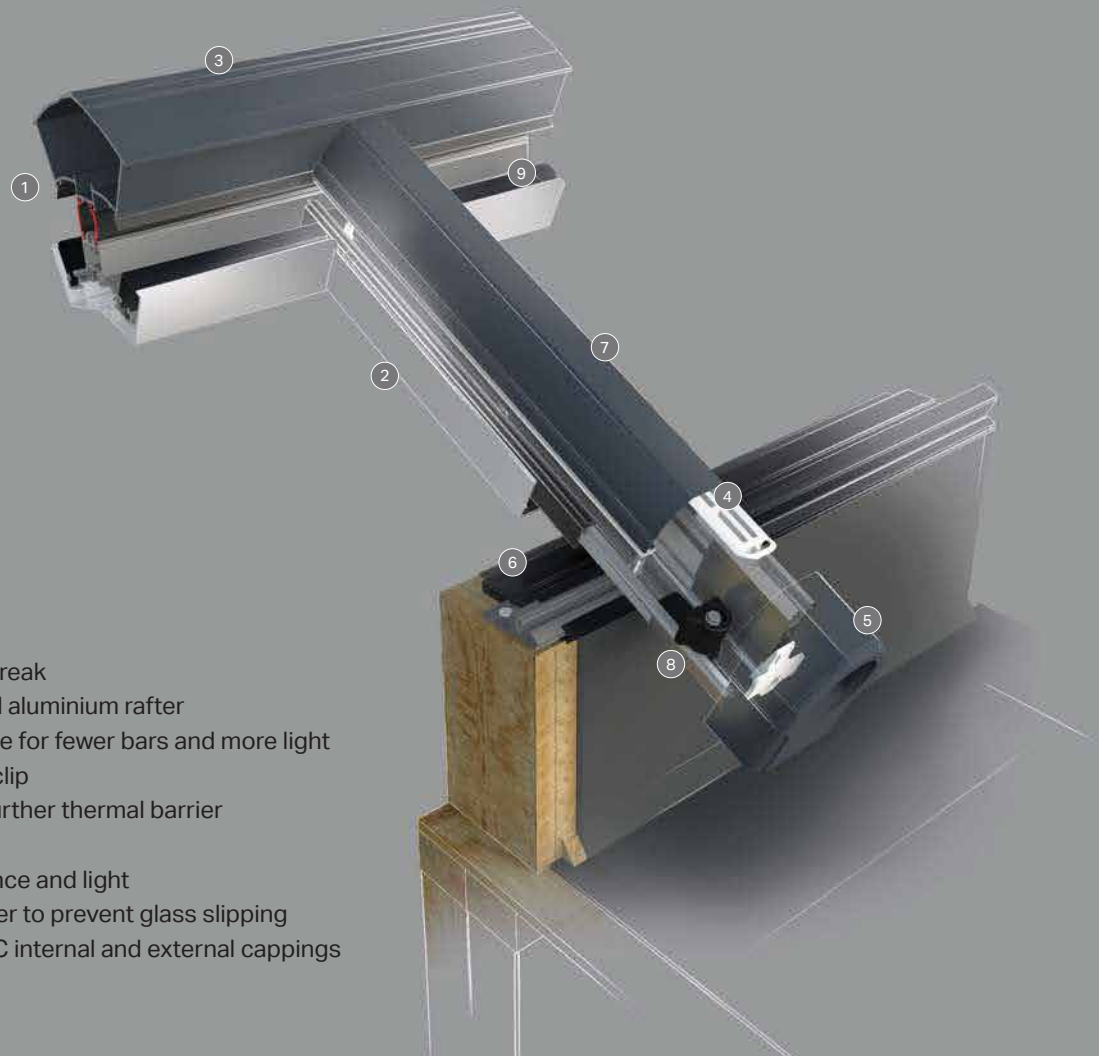

ULTRASKY,  
IT'S NOT JUST  
HOW IT LOOKS  
AND FEELS,

**IT'S HOW IT WORKS!**

Ultrasky creates the perfect living space whether you're entertaining, relaxing with your family, or having a cosy night in.

The Ultrasky Lantern can be inserted into a flat roof or a traditional orangery deck and is ideal for large builds where the roof height is restricted. Unlike many other lanterns, Ultrasky Lantern has a 25° pitch which draws more light into the room creating a stunning focal point.

Ultrasky Lantern's extra strength means less bars and uninterrupted sight lines for maximum light. It is available in a wide variety of sizes to a maximum width of 4m and a length of 5.8m.

Ultrasky's Stormshield Protection System includes:

- 1 Waterproof glazing compression trims
- 2 Ridge end weathering shields
- 3 'Secure fit' radius end covers

STRENGTH, WARMTH  
AND MAXIMUM LIGHT

**PERFORMANCE ENGINEERING**

- 1 High performance thermal break
- 2 Patented thermally insulated aluminium rafter
- 3 Super strong aluminium ridge for fewer bars and more light
- 4 Thermally isolating top cap clip
- 5 'Secure-fit' end caps are a further thermal barrier
- 6 Thermally broken eaves rail
- 7 Superior 25° pitch for elegance and light
- 8 Adjustable reinforced stopper to prevent glass slipping
- 9 Choice of aluminium or uPVC internal and external cappings

#### KEY PERFORMANCE CRITERIA

Rectangular double ended lanterns, with a width up to 4m and a length up to 5.8m\*. 25 degree fixed pitch to all four sides. Thermally broken aluminium ridge body.

Low profile eaves rail (no gutter) designed to be fitted with oversailing 24mm double glazed units (which can be supplied with the Lantern).