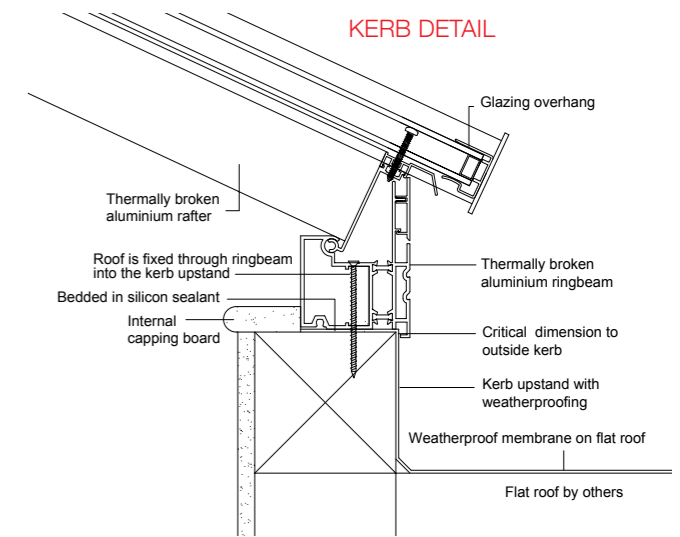

Aluminium Lantern Roof

Take a closer look. The credentials of the BDWM Lantern Roof far exceed the specifications of other Lantern Roofs.

Key features

- KATpod - the slimmest lantern roof in Europe
- Minimalist modern design with ultra slim sightlines
- Ireland's most thermally efficient aluminium roof system
- Clean, low and slim sightlines
- Independent tests prove our BDWM Lantern Roofs offer the best thermal and strength performance available in the Irish domestic conservatory market.

FRAME COLOUR

External frame colour options

- White
- Anthracite grey
- Black

Internal frame colour options

- White
- Anthracite grey
- Black

Glazing

- Double or triple glazing
- Bioclean self cleaning
- Low emissivity
- Toughened
- Neutral or blue tint

Kerb upstand

Lantern Roofs should be mounted on an upstand on top of the flat roof.

- Rafter is 30% slimmer than competitor products
- Ridge is 70% slimmer than competitor products

LOAD CAPABILITY

- Wind and snow loading values exceed closest competitor by 40%

THERMAL EFFICIENCY

- Our Lantern Roof with double glazing is twice as thermally efficient as nearest competitor

Discrete tie-bars for extra structural rigidity, without detracting from the sense of light and space.