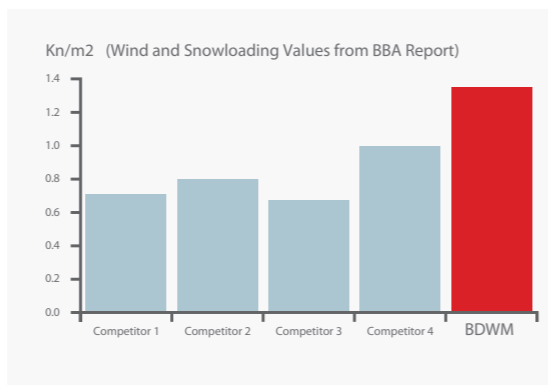

LOAD CAPABILITY