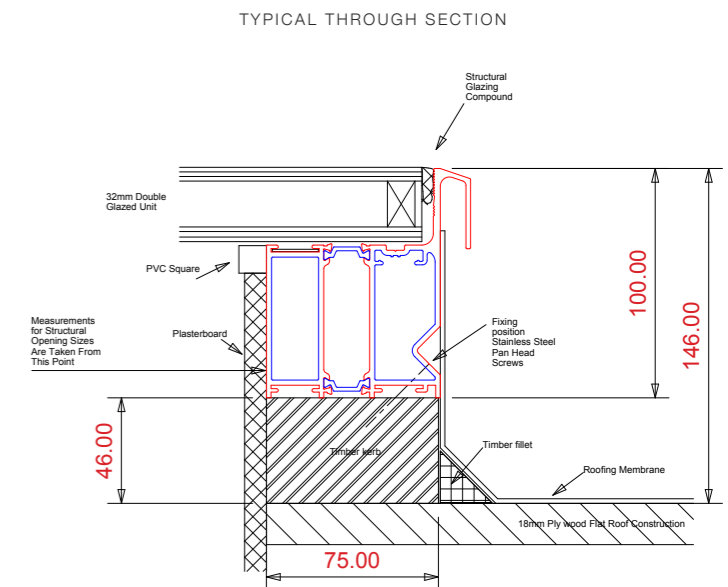

*Where our roof light weighs over 75kg, glass will be supplied loose with a structural bonding kit and instructions.

Key features

- Colour: Anthracite grey inside and out
- Excellent thermal properties to keep your home warm
- Made to your bespoke sizes
- Up to 1.5m wide and 2.5m long
- Double glazed
- Easy to install
- 10 year guarantee

Options

- Solar control glass with a blue or neutral tint

Please note that the roof light has to be set on a minimum 5° pitch in order to allow water to drain off the surface of the roof and prevent pooling.