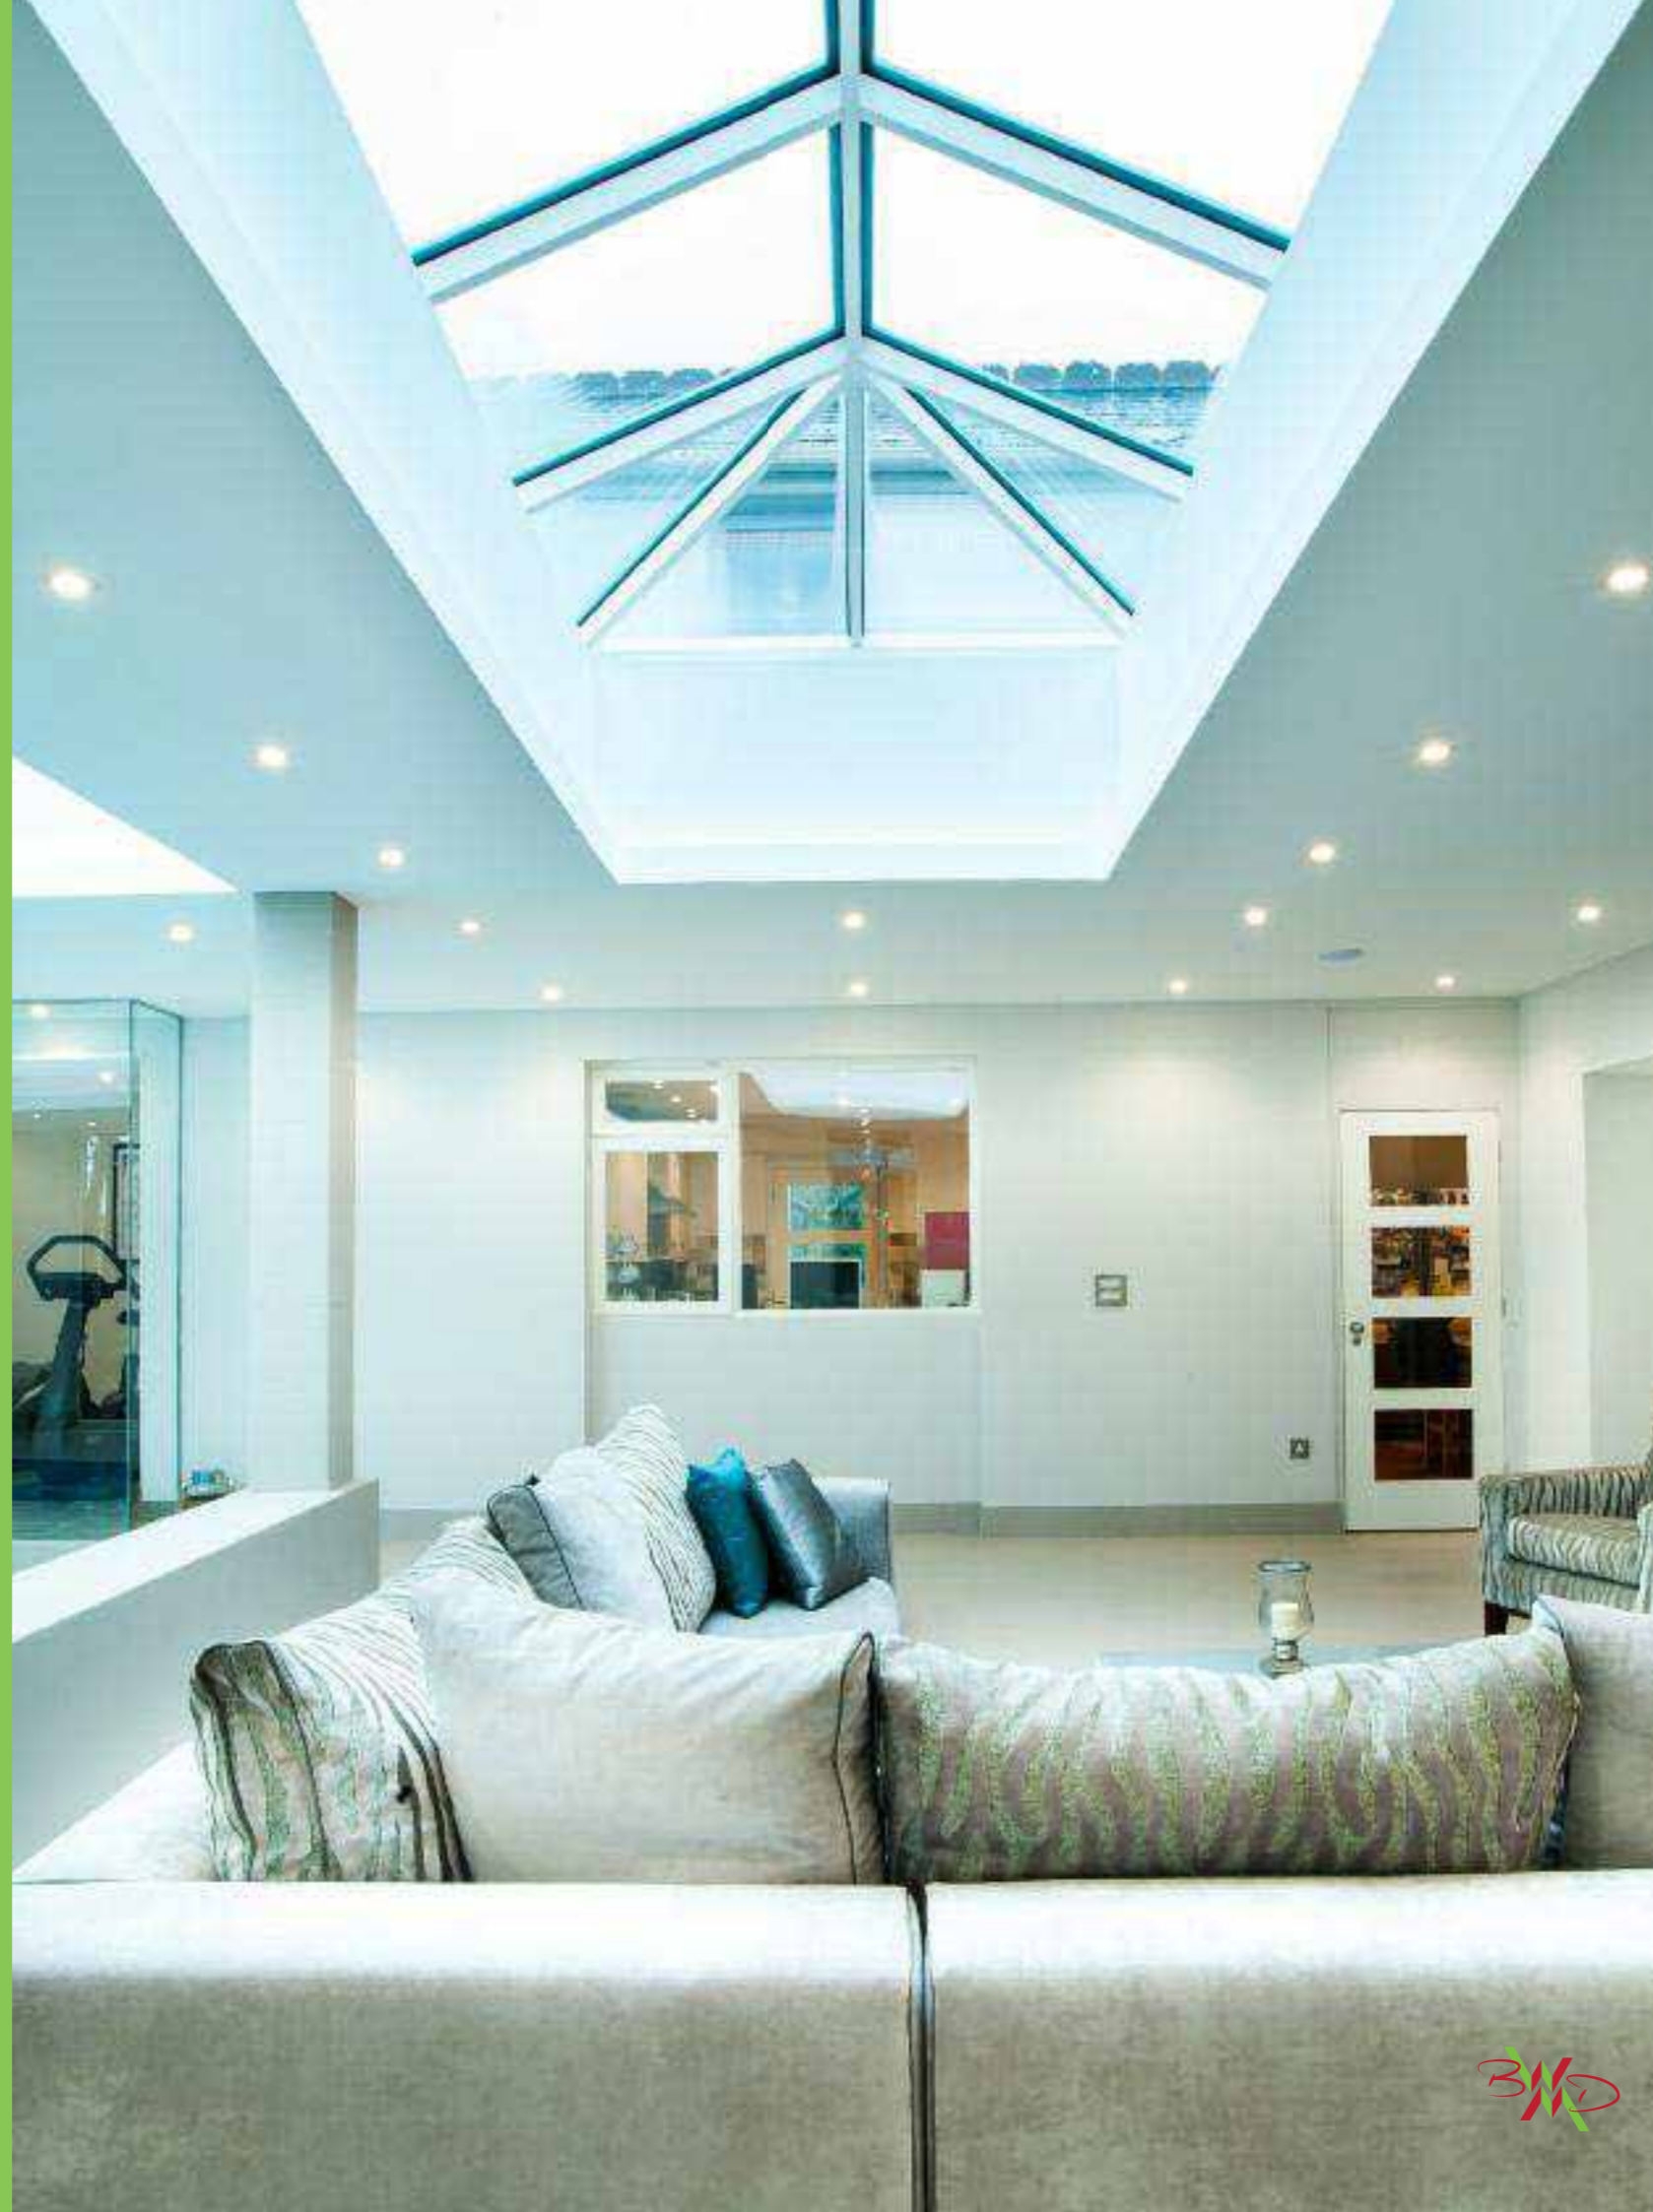

Our Lantern Roof is the slimmest, strongest, most thermally efficient Lantern Roof in Europe, giving you the ultimate experience of light and space in your home with magnificent aerial views.

We offer solutions for all property types; from sensitive period buildings in conservation areas, spas and atriums, to modern new build properties, extensions and refurbishment projects. you choose the frame colours, glass tint and roof size to suit your property, we do the rest.

We have a passion for stylish aesthetics, engineering excellence and unparalleled thermal performance, which allows us to guarantee all our products.

Our Lantern Roof has been designed for year-round comfort with almost zero maintenance as it is the most thermally efficiency lantern on the market. it comes as standard with 'Bioclean' self-cleaning glass. designing and ordering is simple – up to a maximum of 5 metres wide with almost no length limitations.

Our Lantern Roofs are available with White or Anthracite grey ridges and rafters.

Glazing is available in either clear glass or glass with a blue tint. Your selection should be influenced by the style of your property, surrounding architecture and your other windows and doors.

“With Brendan Dillane WeatherMaster excellent quality and service comes as standard”