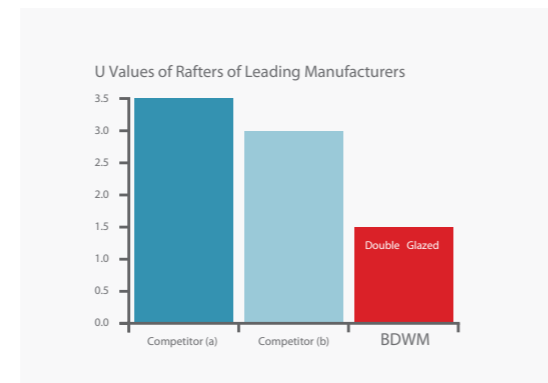

THERMAL EFFICIENCY

- Our Lantern Roof with double glazing is twice as thermally efficient as nearest competitor

Discrete tie-bars for extra structural rigidity, without detracting from the sense of light and space.