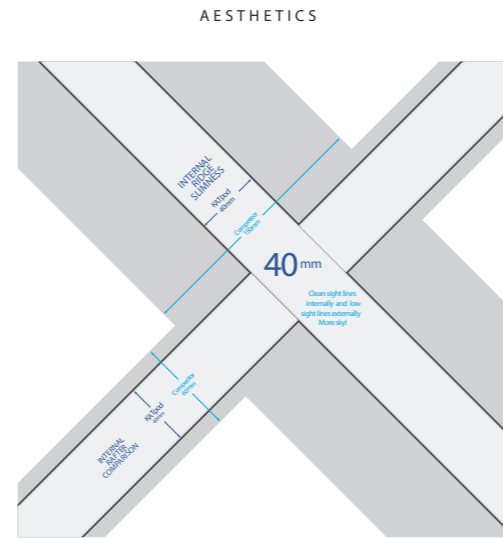

Kerb upstand

Lantern Roofs should be mounted on an upstand on top of the flat roof.

- Rafter is 30% slimmer than competitor products
- Ridge is 70% slimmer than competitor products

LOAD CAPABILITY

- Wind and snow loading values exceed closest competitor by 40%