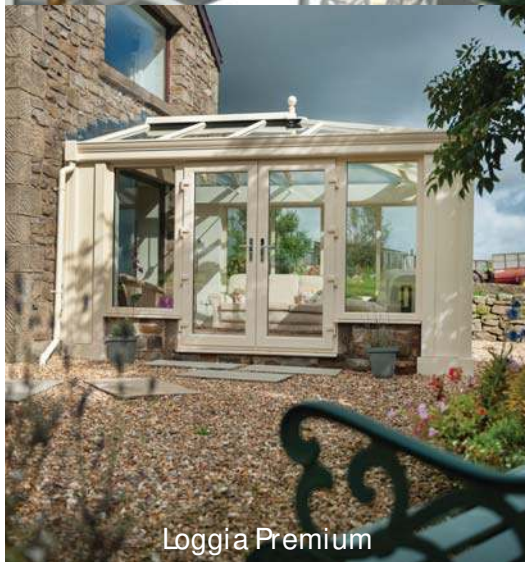

Loggia Prestige