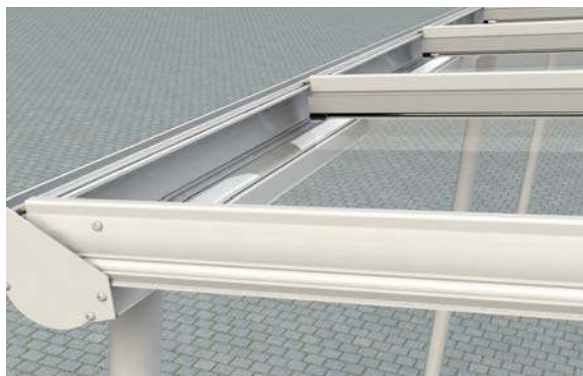

The Pergola can also be used as a carport and its innovative curved beam functions as an ingenious guttering system, whilst delivering beautiful aesthetics in a structurally superior design.

This fusion of engineering excellence with contemporary design is reinforced by the aluminium posts being part of the immensely robust structure, whilst also fulfilling the function of a rainwater downpipe to drain water away from the building.

The Ultraframe Pergola is glazed with 6mm or 10mm\* glass which delivers the outdoor feel of the classic pergola style, whilst protecting from the rain.

The Pergola is available in 9 sizes and two distinctive colours: White or Textured Grey

Curved beam & end stop detail

Combined support post/  
rainwater pipe

Glazing detail

Curved beam / integrated gutter

Wall Plate

## Specification details

\*10mm glass is used in 0.8KN/m<sup>2</sup> snow load areas.