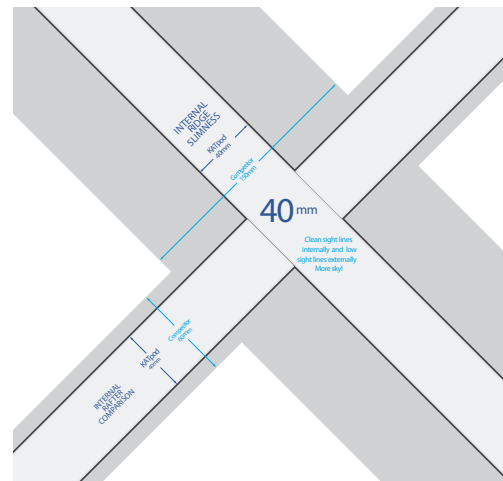

Aluminium Lantern Roof

Take a closer look. The credentials of the KATpod far exceed the specifications of other Lantern Roofs.

KEY FEATURES

- KATpod - the slimmest Lantern Roof in Europe
- Minimalist modern design with ultra slim sightlines
- The UK's most thermally efficient aluminium roof system
- Clean, low and slim sightlines
- Independent tests prove KATpod offers the best thermal and strength performance available in the UK domestic conservatory market.

Frame colour

External frame colour options

- White
- Anthracite grey
- Black

Internal frame colour options

- White
- Anthracite grey
- Black

Glazing

- Double or triple glazing
- BioClean self cleaning
- Low emissivity
- Toughened
- Neutral or blue tint

Kerb upstand

KATpod should be mounted on an upstand on top of the flat roof.

AESTHETICS

- Rafter is 30% slimmer than competitor products
- Ridge is 70% slimmer than competitor products