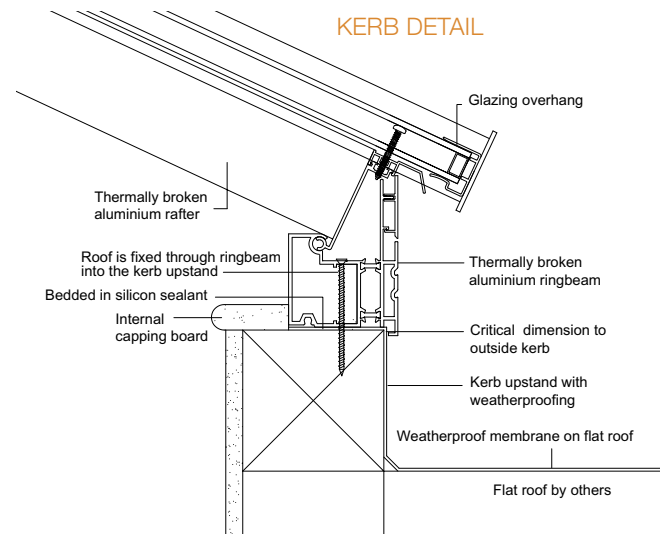

THERMAL EFFICIENCY

- KATpod with double glazing is twice as thermally efficient as nearest competitor

Aluminium Lantern Roof

Discrete tie-bars for extra structural rigidity, without detracting from the sense of light and space.

Roofs up to 2.5m wide - no tie bar

Roofs 2.5m-3.8m wide - hidden tie bar

Roofs 3.8m-5m wide - slim tie bar

KAT

Aluminium Windows

KAT Aluminium windows are hand-made to your bespoke dimensions and are fitted with modern window furniture. These slim, strong windows are manufactured with smooth operation, high security and low maintenance in mind.