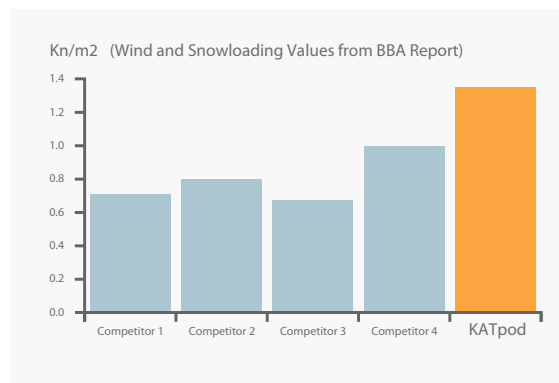

Kerb upstand

KATpod should be mounted on an upstand on top of the flat roof.

AESTHETICS

- Rafter is 30% slimmer than competitor products
- Ridge is 70% slimmer than competitor products

LOAD CAPABILITY

- Wind and snow loading values exceed closest competitor by 40%