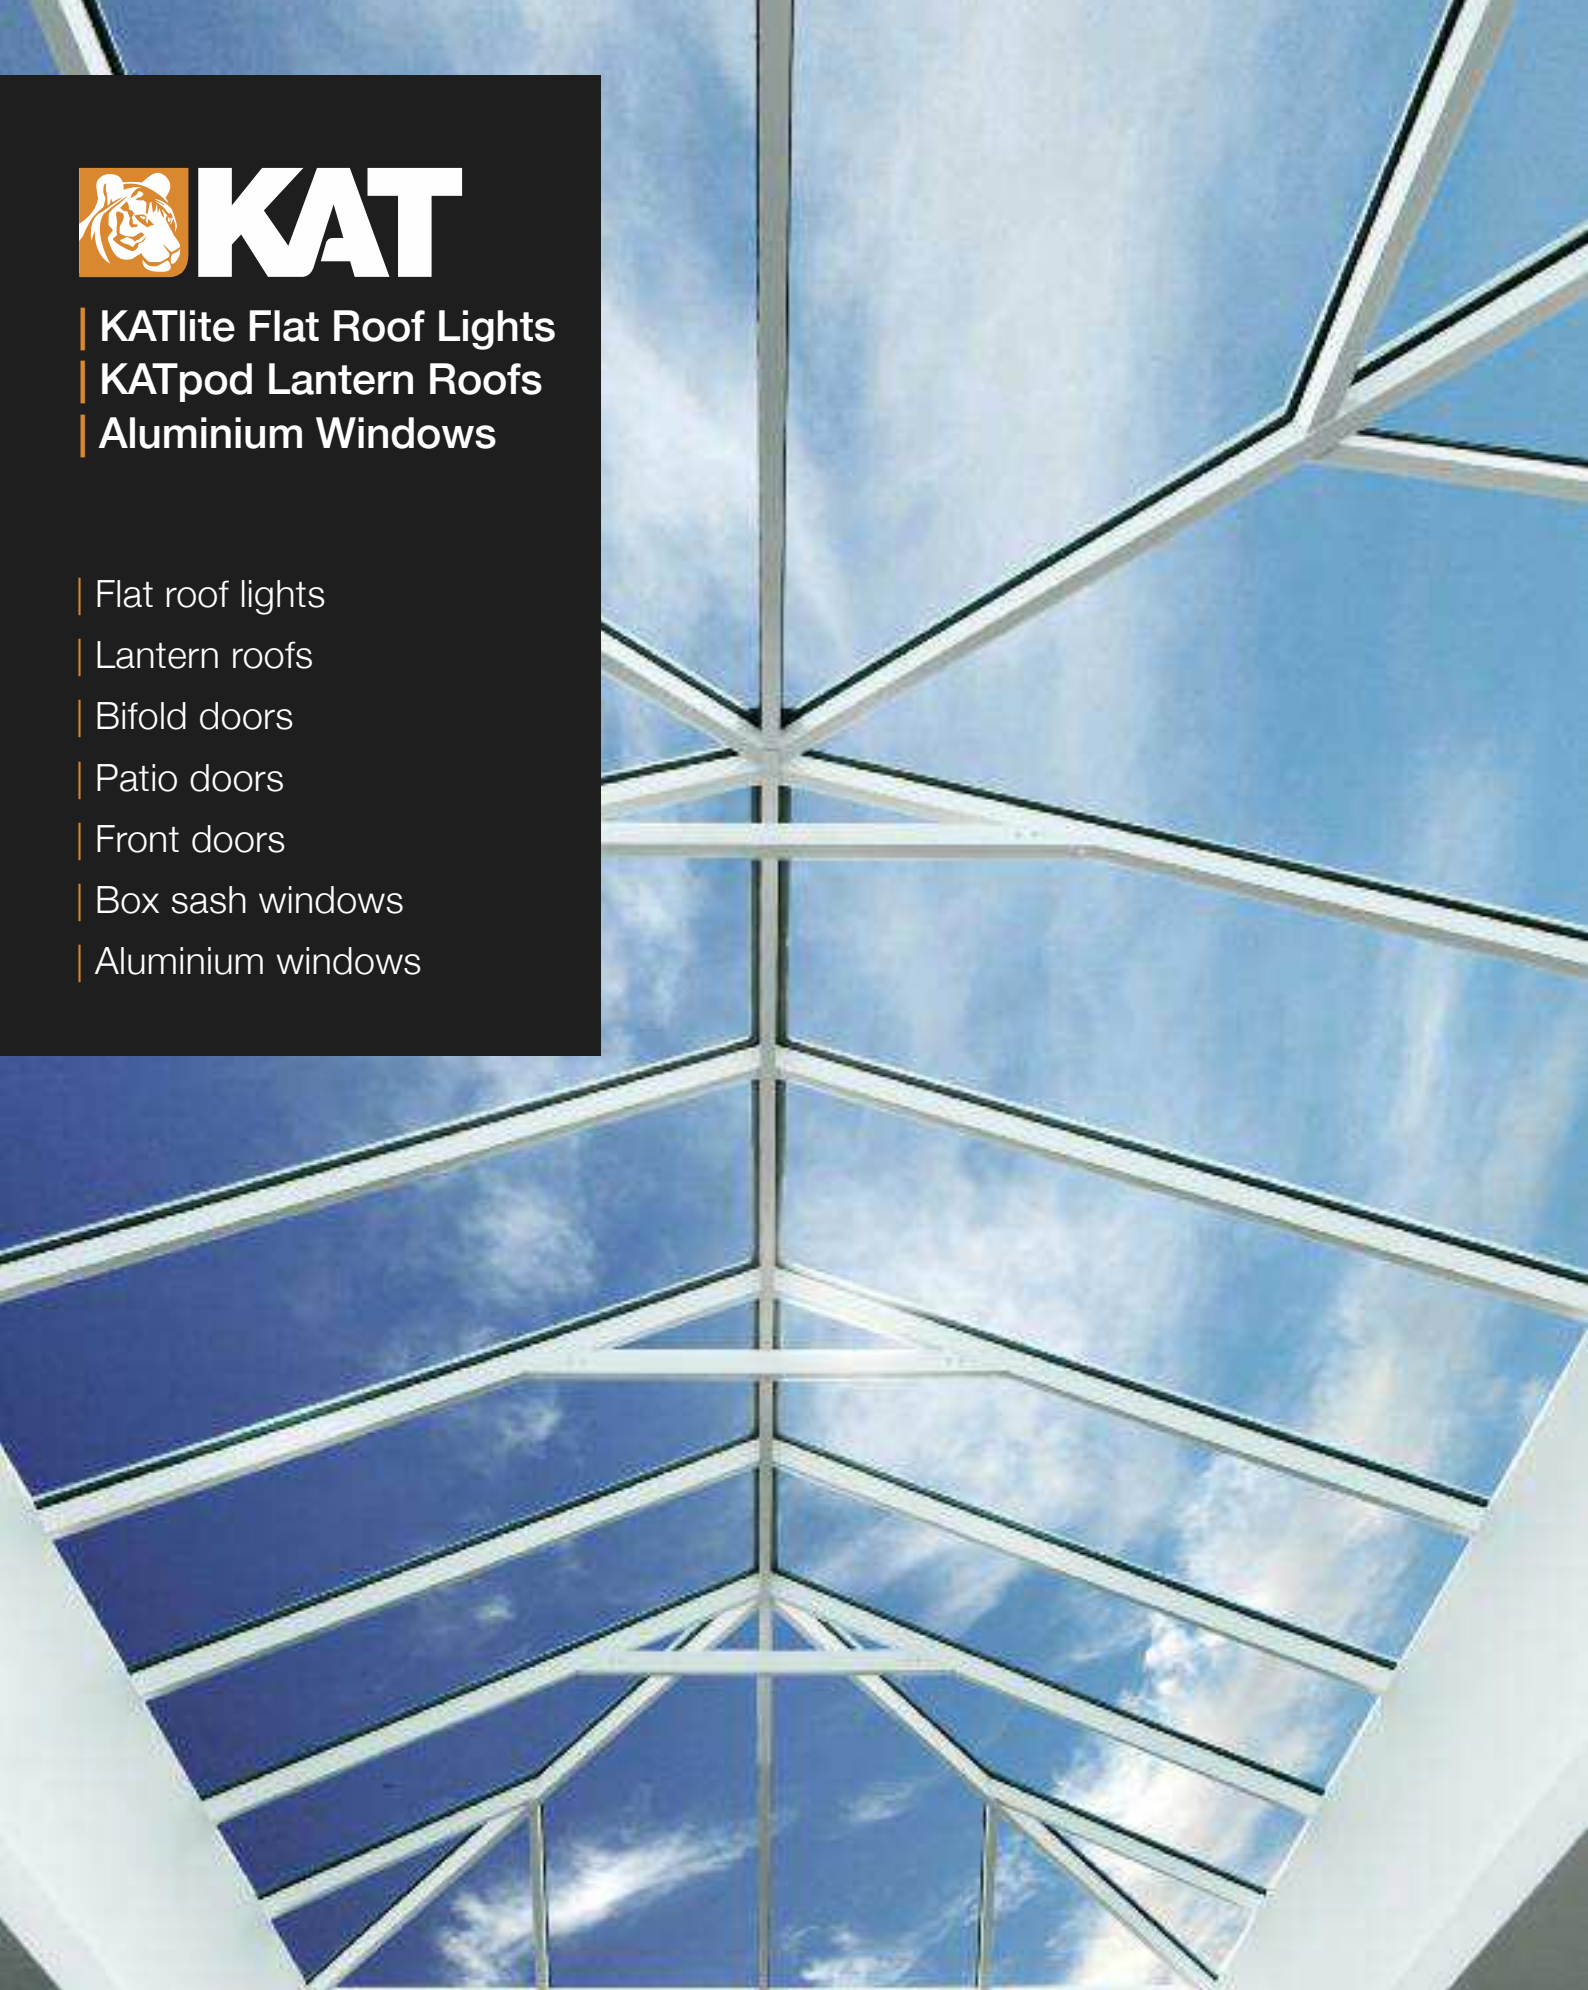

Aluminium Lantern Roof

The slimmest Lantern Roof
in Europe

KATpod is the slimmest, strongest, most thermally efficient Lantern Roof in Europe, giving you the ultimate experience of light and space in your home with magnificent aerial views.

Aluminium Lantern Roof

Take a closer look. The credentials of the KATpod far exceed the specifications of other Lantern Roofs.

KEY FEATURES

- KATpod - the slimmest Lantern Roof in Europe
- Minimalist modern design with ultra slim sightlines
- The UK's most thermally efficient aluminium roof system
- Clean, low and slim sightlines
- Independent tests prove KATpod offers the best thermal and strength performance available in the UK domestic conservatory market.

Key features

- A clean, flat appearance to give a true contemporary look
- 90° turn position, which is ideal for emergency exits
- Thermally efficient to keep heating bills low
- Flat or chamfered glazing bead.

VISUAL ELEGANCE SUPREME PERFORMANCE

| KATlite Flat Roof Lights
| KATpod Lantern Roofs
| Aluminium Windows

| Flat roof lights
| Lantern roofs
| Bifold doors
| Patio doors
| Front doors
| Box sash windows
| Aluminium windows