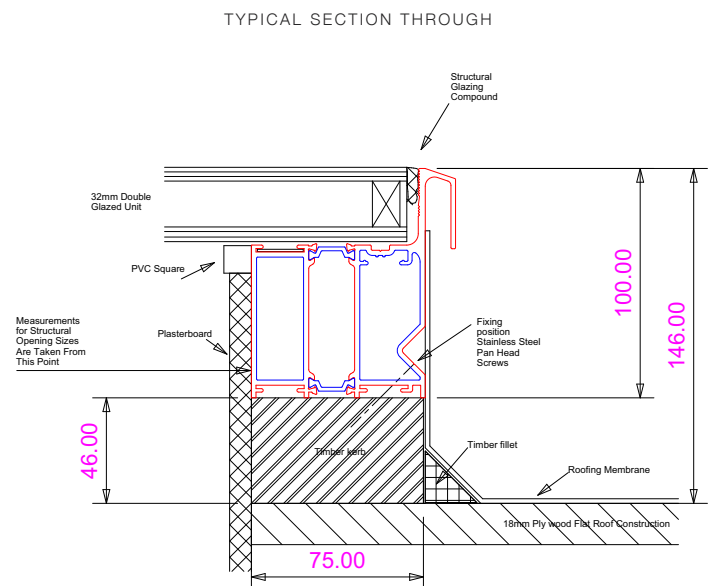

Please note that the roof light has to be set on a minimum 5° pitch in order to allow water to drain off the surface of the roof and prevent pooling.