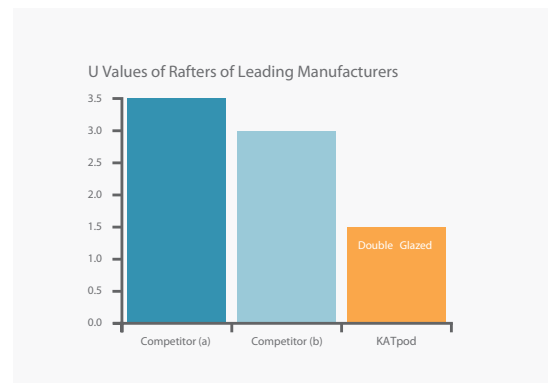

THERMAL EFFICIENCY

- KATpod with double glazing is twice as thermally efficient as nearest competitor