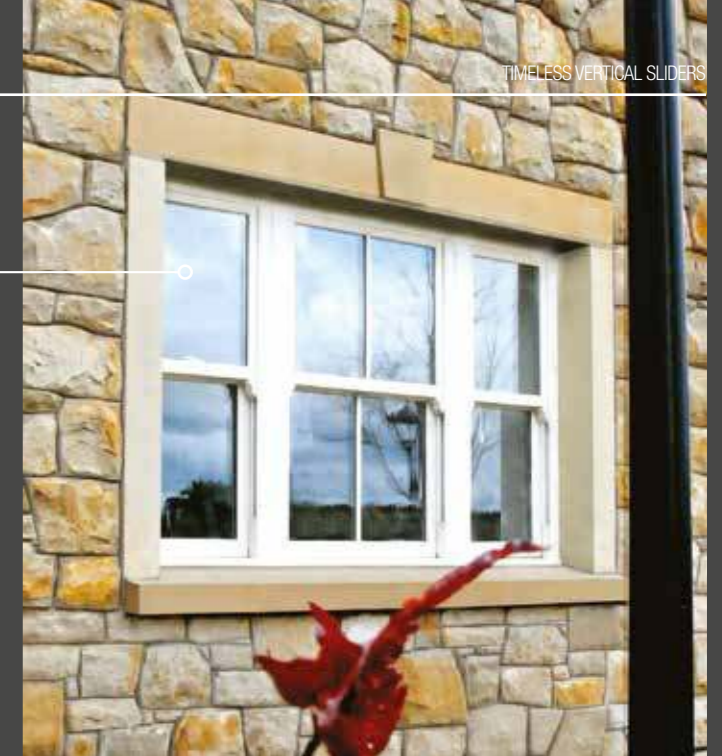

For greater convenience and flexibility, Timeless Vertical Sliders feature both a slide and tilt opening capabilities

Sliding Facility - top and bottom sashes can be moved vertically and held in the required opening position and operated individually or simultaneously – the ideal solution for maximum ventilation.

Tilting Facility – with the sashes in their chosen position, the sashes can be tilted in towards the room – perfect for ease of cleaning, safety and extra ventilation.